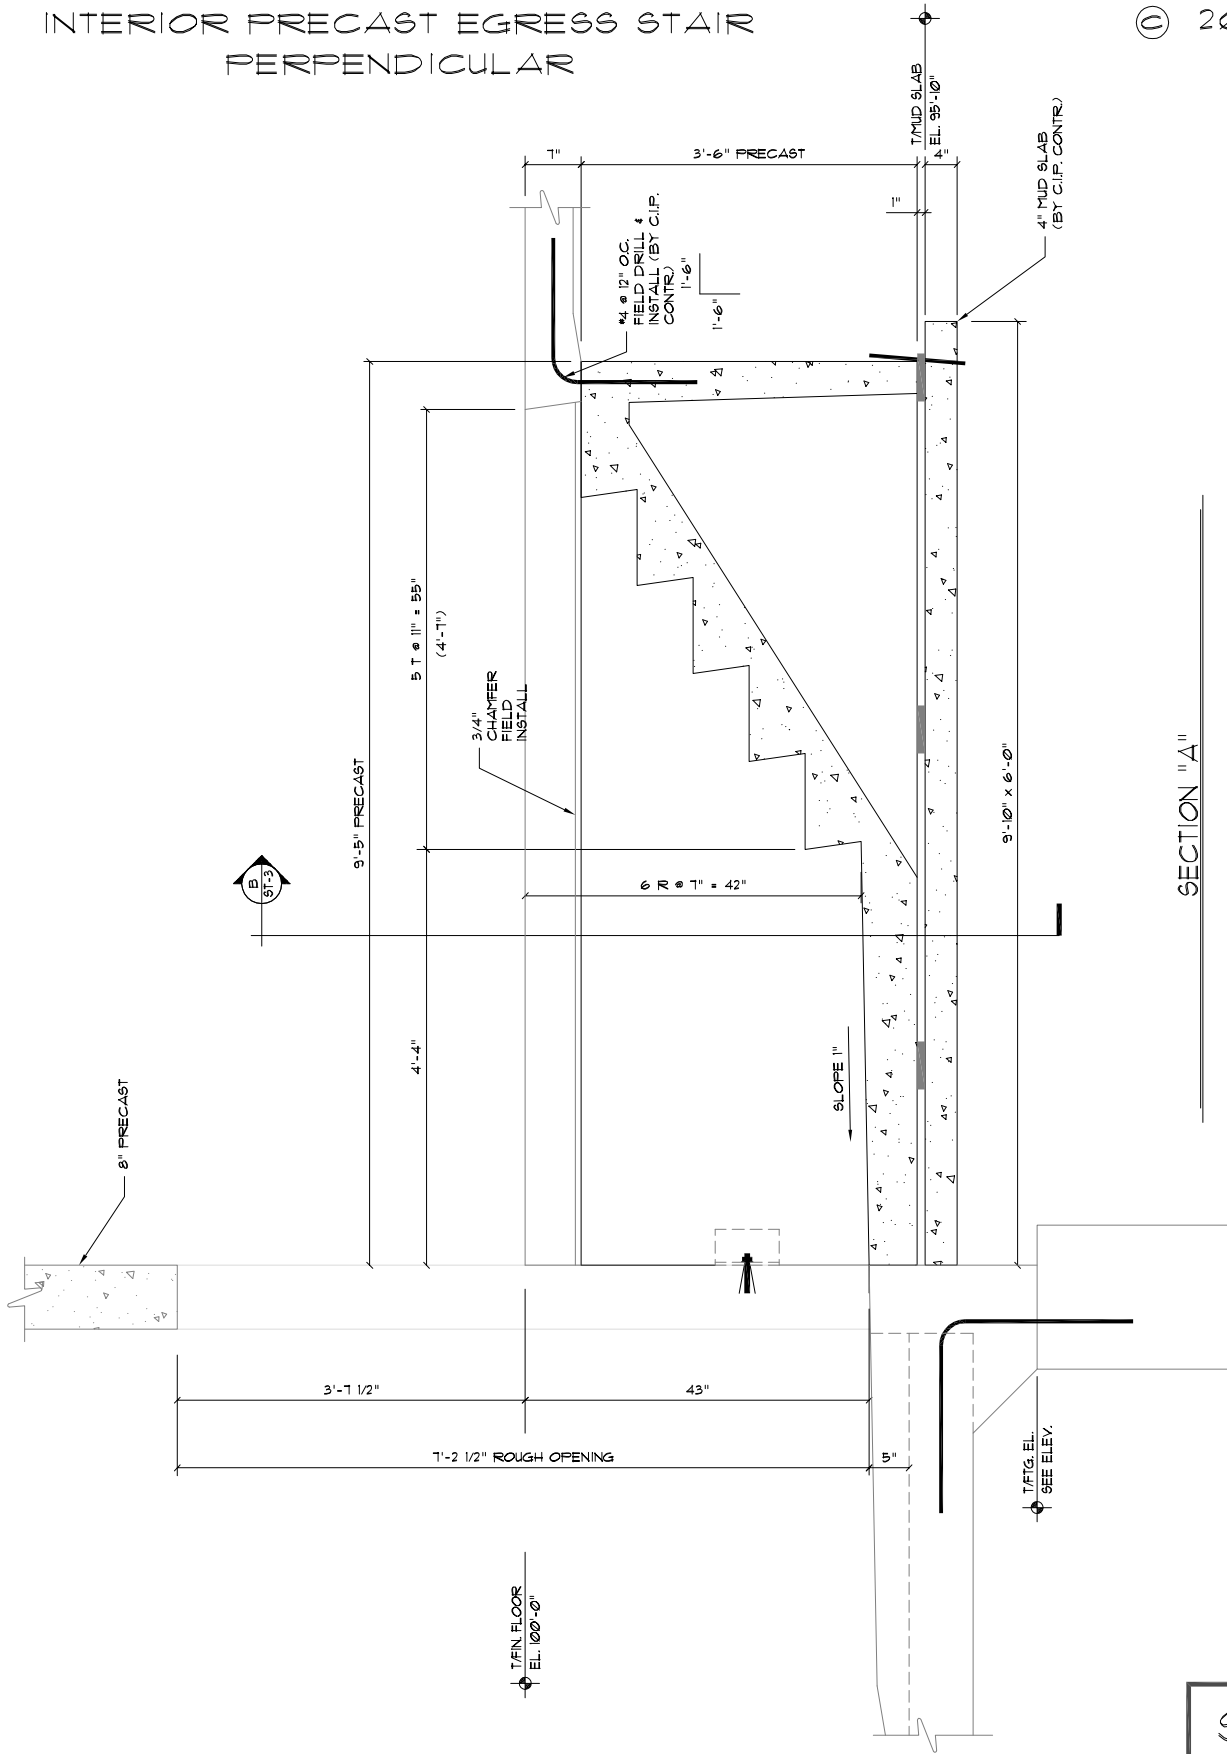

INTERIOR PRECAST EGRESS STAIR PERPENDICULAR

© 2000

ST-2